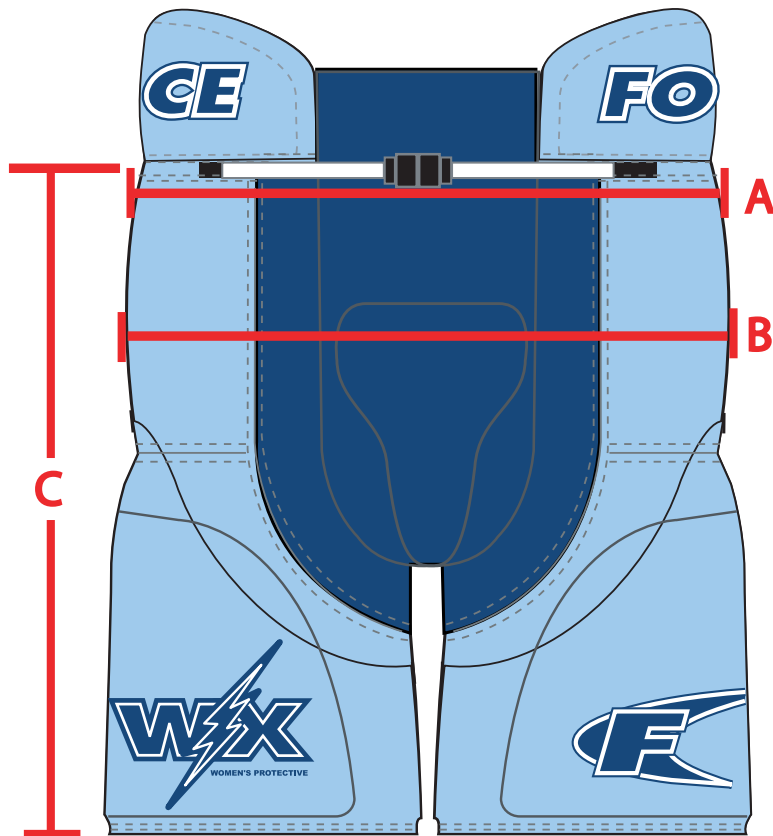

WX Girdle - Women's Protective

SIZING SPECIFICATIONS

A - WAIST MEASUREMENTS

SIZE	RELAXED	EXTENDED
AXS	26"	32"
AS	28"	34"
AM	30"	36"
AL	32"	38"
AXL	34"	41"

B - HIP

SIZE	RELAXED	EXTENDED
AXS	32"	36"
AS	34"	38"
AM	36"	41"
AL	38"	43"
AXL	40"	45"

C - LENGTH

SIZE	
AXS	16"
AS	17.5"
AM	18.5"
AL	19.5"
AXL	20"

www.forcesports.com

Toll Free: 1-877-861-8966