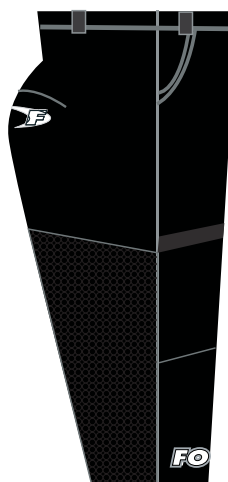

FORCE

SPORTS TECHNOLOGIES INC.

The World Leader in Custom Roller Hockey Equipment

Accessories and Referee Equipment

Accessories

Backpack Hockey Equipment Bag

- Large main compartment with dual side skate pocket and separate front accessory pocket
- Padded adjustable shoulder straps
- Reinforced and padded back support
- Durable 420 and 1000 Denier nylon
- 2 colour options

Colour Option: Red/Black/Grey

Second Colour Option: Navy

Roller Hockey Referee

Referee Jersey

100% Polyester Double Knit and
Double Stitched
Half Zipper Style
Short Sleeve
Porthole under arms

Sizing

Adult Small
Adult Medium
Adult Large
Adult X-Large

Referee Pant

Nylon belt with contoured elastic waist band and zipper fly
Lightweight mesh on lower leg
Cordura reinforced knees
Two deep slash pockets front. Back pocket with a velcro closure
Machine washable
Reinforced nylon body with Lycra upper thigh and crotch
Adapts to different waist sizes for comfort and fit
Maximum ventilation and rip resistant
Can be worn as a players pant

Sizing (Outseam)

Adult Small: 37"
Adult Medium: 38.5"
Adult Large: 40"
Adult X-Large: 42"

www.forcesports.com

Toll Free: 1-866-438-3672