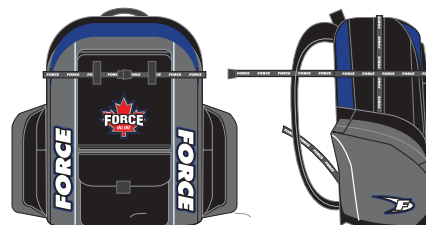

FORCE

SPORTS TECHNOLOGIES INC.

The World Leader in Custom Roller Hockey Equipment

Accessories and Referee Equipment

Accessories

Backpack Hockey Equipment Bag

- Large main compartment with dual side skate pocket and separate front accessory pocket
- Padded adjustable shoulder straps
- Reinforced and padded back support
- Durable 420 and 1000 Denier nylon
- 2 colour options

Colour Option: Red/Black/Grey

Second Colour Option: Navy

Roller Hockey Referee

Referee Jersey

100% Polyester Double Knit and
Double Stitched
Half Zipper Style
Short Sleeve
Porthole under arms

Sizing

Adult Small
Adult Medium
Adult Large
Adult X-Large

Referee Pant

Nylon belt with contoured elastic waist band and zipper fly
Lightweight mesh on lower leg
Cordura reinforced knees
Two deep slash pockets front. Back pocket with a velcro closure
Machine washable
Reinforced nylon body with Lycra upper thigh and crotch
Adapts to different waist sizes for comfort and fit
Maximum ventilation and rip resistant
Can be worn as a players pant