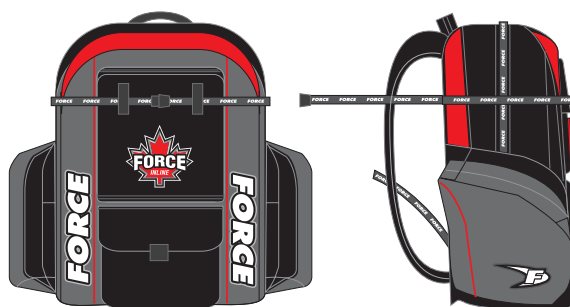

FORCE

SPORTS TECHNOLOGIES INC.

The World Leader in Custom Roller Hockey Equipment

Accessories and Referee Equipment

Accessories

Backpack Hockey Equipment Bag

- Large main compartment with dual side skate pocket and separate front accessory pocket
- Padded adjustable shoulder straps
- Reinforced and padded back support
- Durable 420 and 1000 Denier nylon
- 2 colour options

Colour Option: Red/Black/Grey

Second Colour Option: Navy

Roller Hockey Referee

Referee Jersey

100% Polyester Double Knit and
Double Stitched
Half Zipper Style
Short Sleeve
Porthole under arms

Sizing

Adult Small
Adult Medium
Adult Large
Adult X-Large

Referee Pant

Nylon belt with contoured elastic waist band and zipper fly
Lightweight mesh on lower leg
Cordura reinforced knees
Two deep slash pockets front. Back pocket with a velcro closure
Machine washable
Reinforced nylon body with Lycra upper thigh and crotch
Adapts to different waist sizes for comfort and fit
Maximum ventilation and rip resistant
Can be worn as a players pant