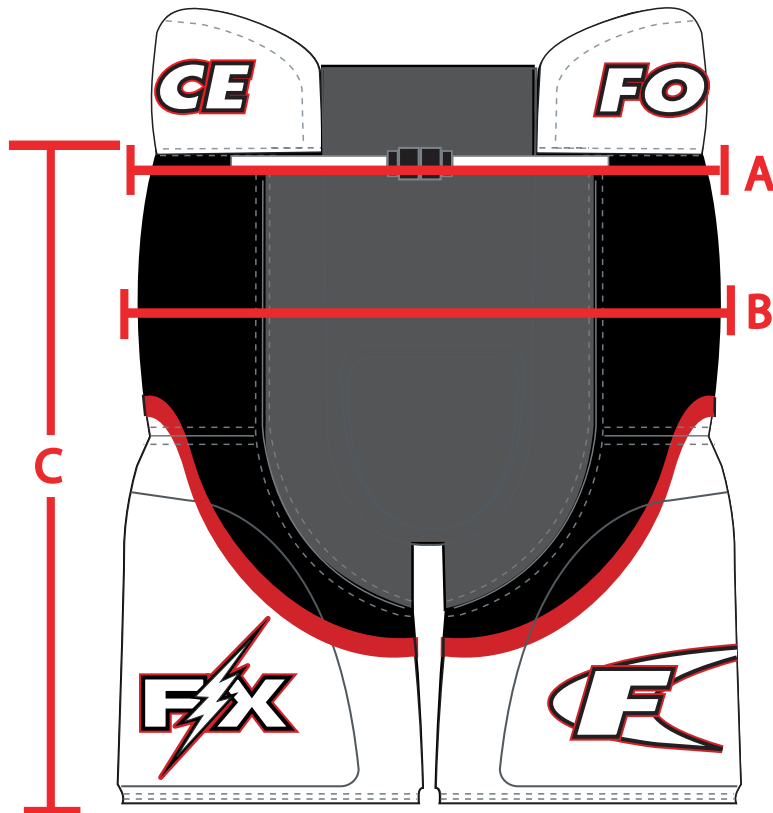

FX Girdle

SIZING SPECIFICATIONS

A - WAIST MEASUREMENTS

| SIZE | RELAXED | EXTENDED |
|------|---------|----------|
| YXS | 16 | 18.5 |
| YS | 18 | 20 |
| YM | 20 | 24 |
| YL | 22 | 27 |
| AS | 24 | 30 |
| AM | 28 | 33 |
| AL | 33 | 38 |
| AXL | 36 | 43 |

B - HIP

| SIZE | RELAXED | EXTENDED |
|------|---------|----------|
| YXS | 24 | 27 |
| YS | 26 | 29 |
| YM | 28 | 33 |
| YL | 31 | 35 |
| AS | 33 | 38 |
| AM | 36 | 41 |
| AL | 39 | 44 |
| AXL | 41 | 46 |

C - LENGTH

| SIZE | |
|------|-------|
| YXS | 14.75 |
| YS | 15.25 |
| YM | 17.75 |
| YL | 18.25 |
| AS | 19 |
| AM | 19.5 |
| AL | 20.75 |
| AXL | 21.25 |