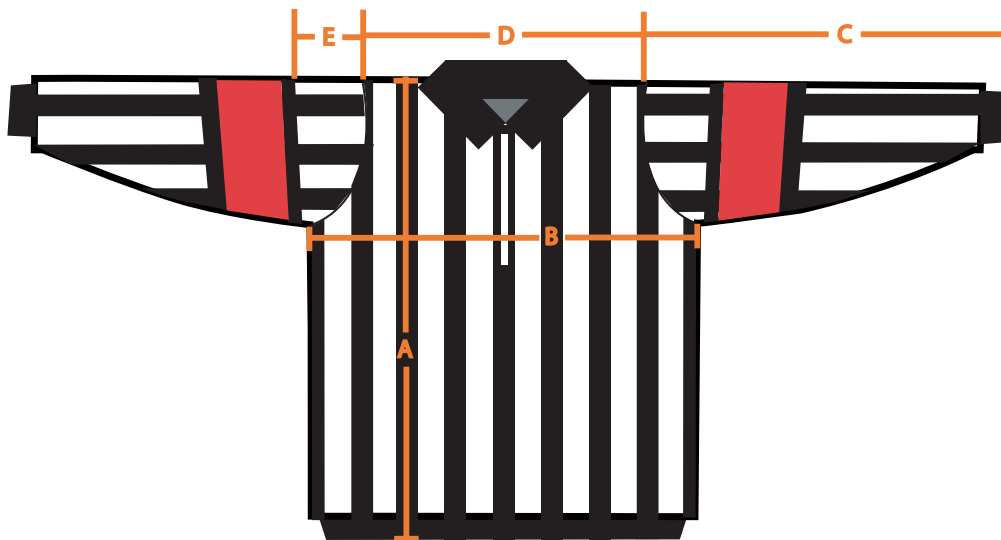

FORCE

SPORTS TECHNOLOGIES INC.

Hockey Canada Approved Uniforms

Womens Referee/Lines Jersey Sizing Specs

Womens Referee/Lines Jersey Sizing Specs.

Specifications	42 xs	44 sm	46 med	48 lrg	50 xl
"D" Shoulder to Shoulder (back)	15"	15.5"	16.75"	17.5"	18.5"
"C" Shoulder seam to cuff end	25"	26"	26.75"	27.5"	28"
"A" Body Length	24.5"	25"	26.125"	27.25"	28.25"
"B" Chest - Flat (Double for round)	24.5"	25.5"	26.5"	28.75"	29.5"
"D" Drop (Shoulder seam to armband)	5.25"	5.25"	5.5"	5.5"	5.5"